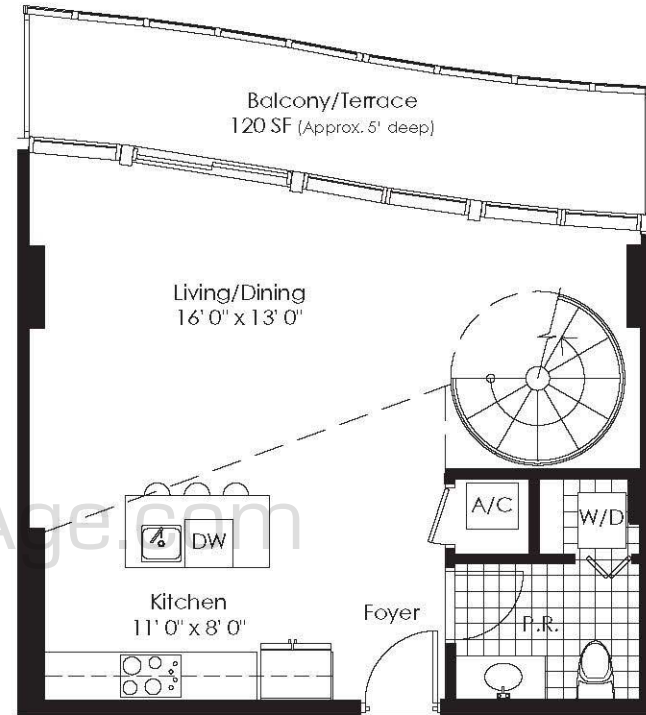

Upper Level

Lower Level

Loft 2B	Line L2
1 Bedroom / 1.5 Bath	
Levels: 9 + 10	
Area Under AC:	1018 SF
Balcony:	120 SF
Total:	1138 SF