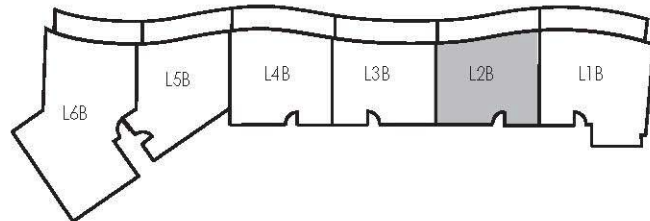

Upper Level

Lower Level

Loft 2B	Line L2
1 Bedroom / 1.5 Bath	
Levels: 9 + 10	
Area Under AC:	1018 SF
Balcony:	120 SF
Total:	1138 SF